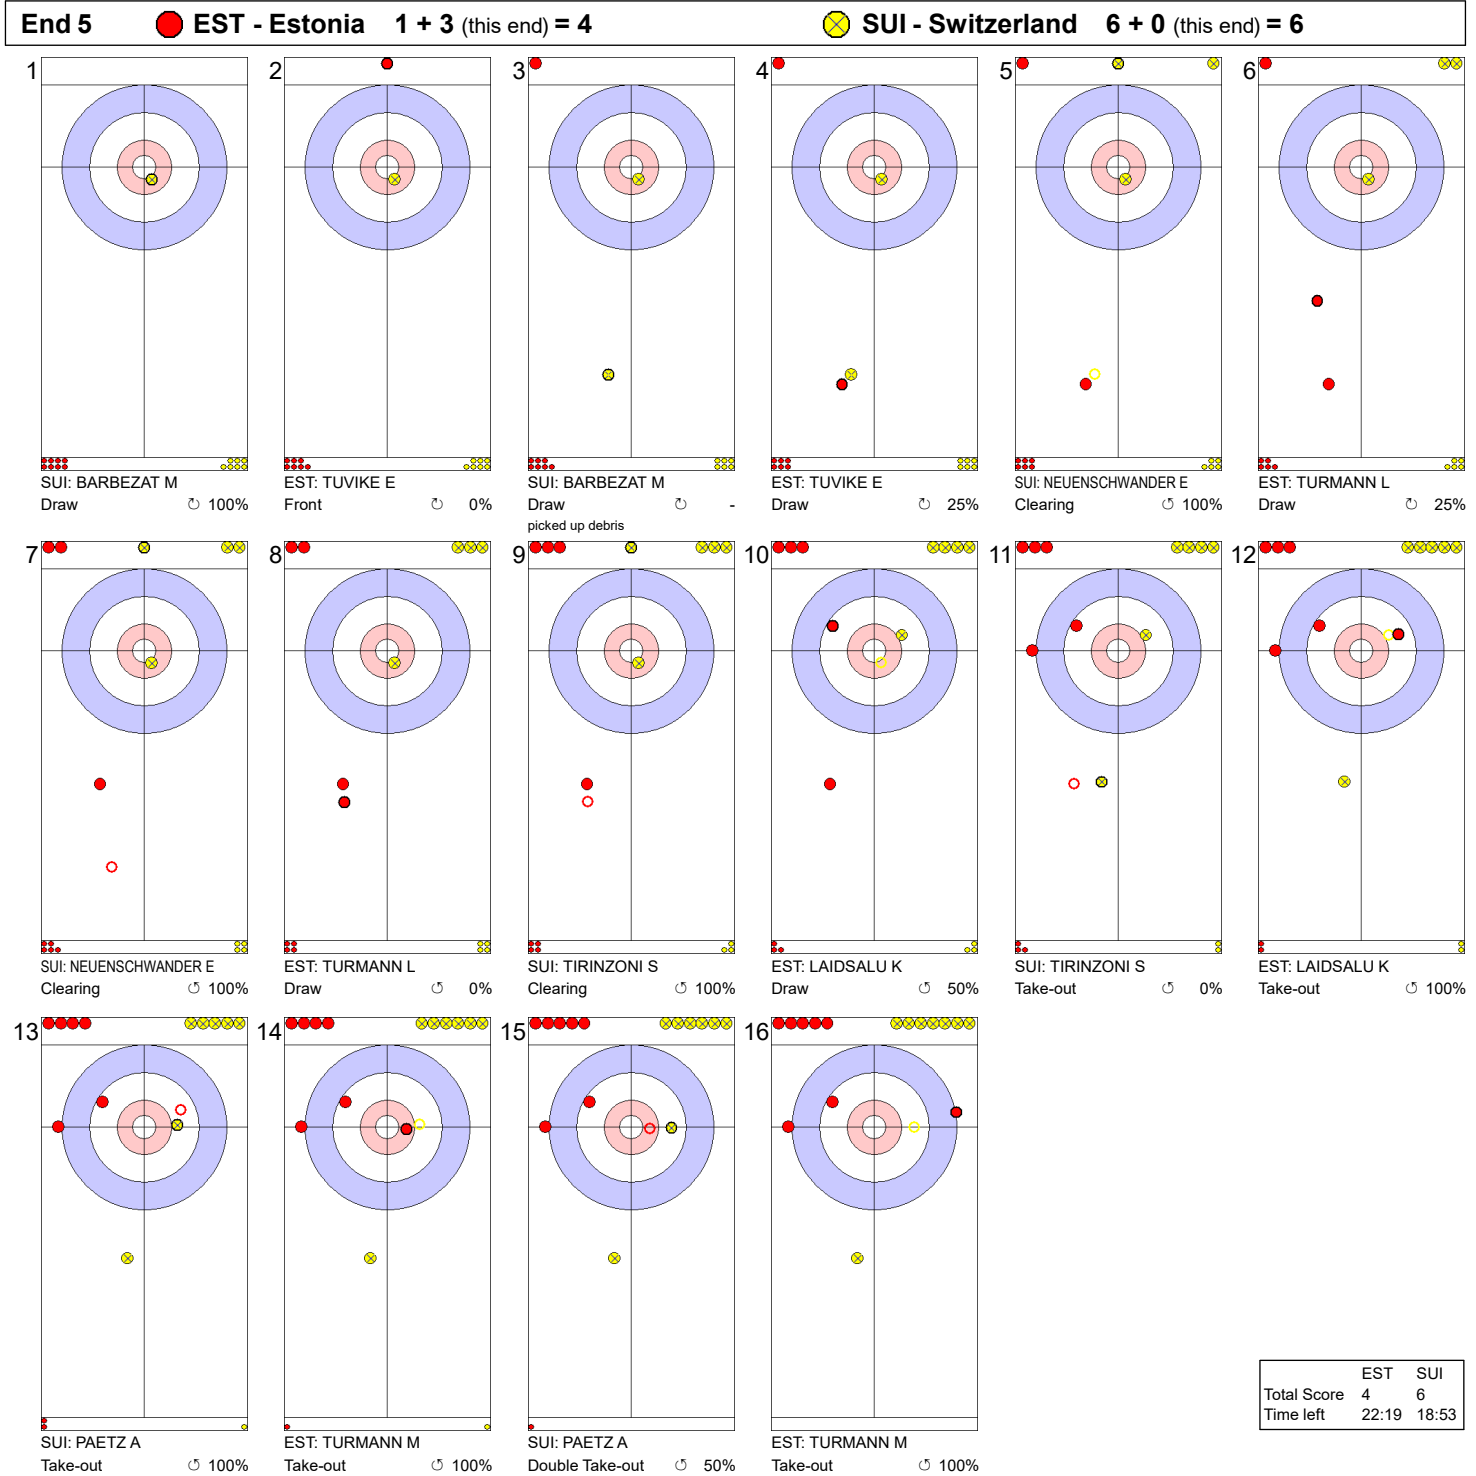

Game - Shot by Shot

Legend:
 ↻ Clockwise ↺ Counter-clockwise - Not considered

Game - Shot by Shot

Legend:
 ↻ Clockwise ↺ Counter-clockwise - Not considered

Game - Shot by Shot

	EST	SUI
Total Score	4	6
Time left	22:19	18:53

Legend:
 Clockwise
 Counter-clockwise
 - Not considered

Game - Shot by Shot

	EST	SUI
Total Score	4	10
Time left	17:39	15:10

Legend:
 ⌚ Clockwise ⌚ Counter-clockwise - Not considered

Game - Shot by Shot

Legend:
 Clockwise Counter-clockwise - Not considered

Game - Shot by Shot

Legend:
 Clockwise
 Counter-clockwise
 - Not considered