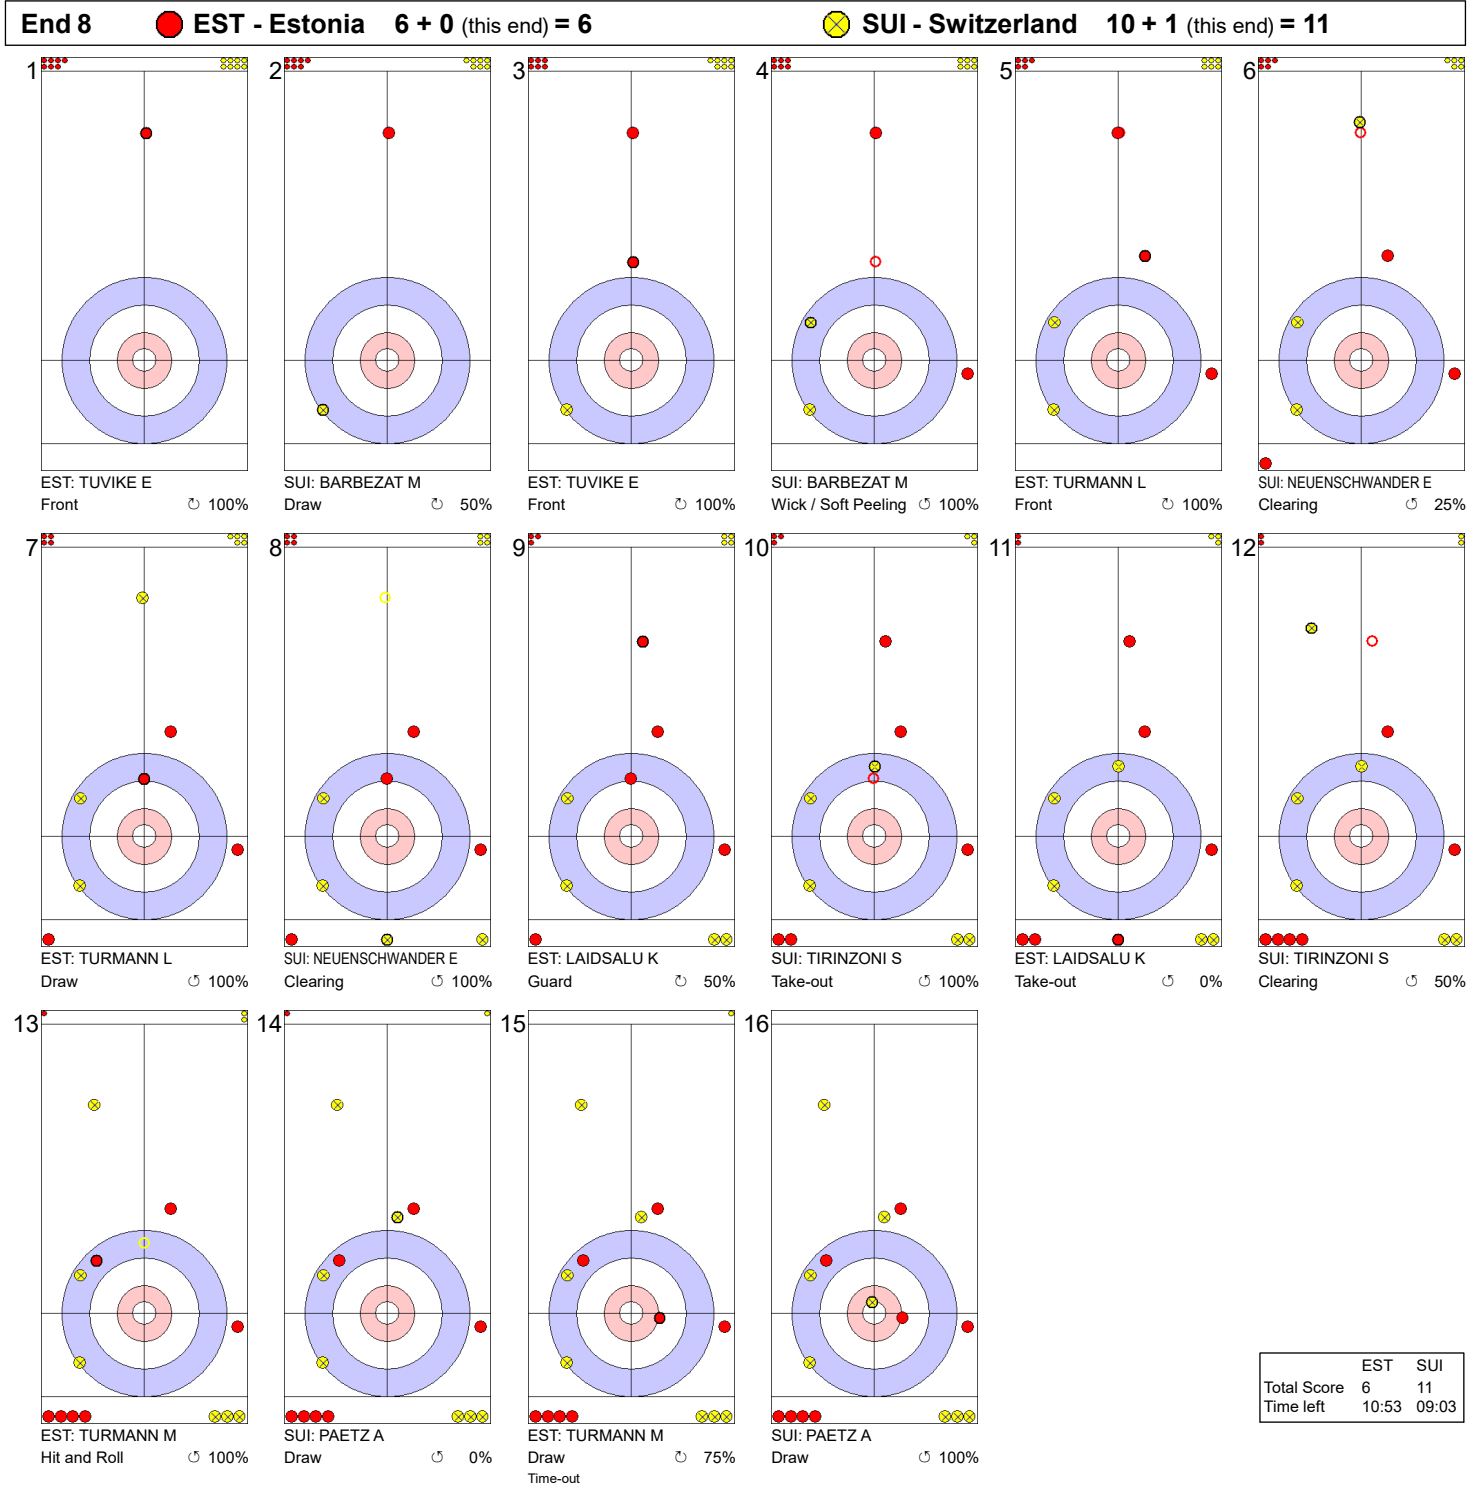

Game - Shot by Shot

Legend:
 ↻ Clockwise ↺ Counter-clockwise - Not considered

Game - Shot by Shot

Legend:
 ↻ Clockwise ↺ Counter-clockwise - Not considered

Game - Shot by Shot

	EST	SUI
Total Score	4	6
Time left	22:19	18:53

Legend:
 Clockwise
 Counter-clockwise
 - Not considered

Game - Shot by Shot

	EST	SUI
Total Score	4	10
Time left	17:39	15:10

Legend:
 ⌚ Clockwise ⌚ Counter-clockwise - Not considered

Game - Shot by Shot

Legend:
 Clockwise Counter-clockwise - Not considered

Game - Shot by Shot

Legend:
 Clockwise
 Counter-clockwise
 - Not considered