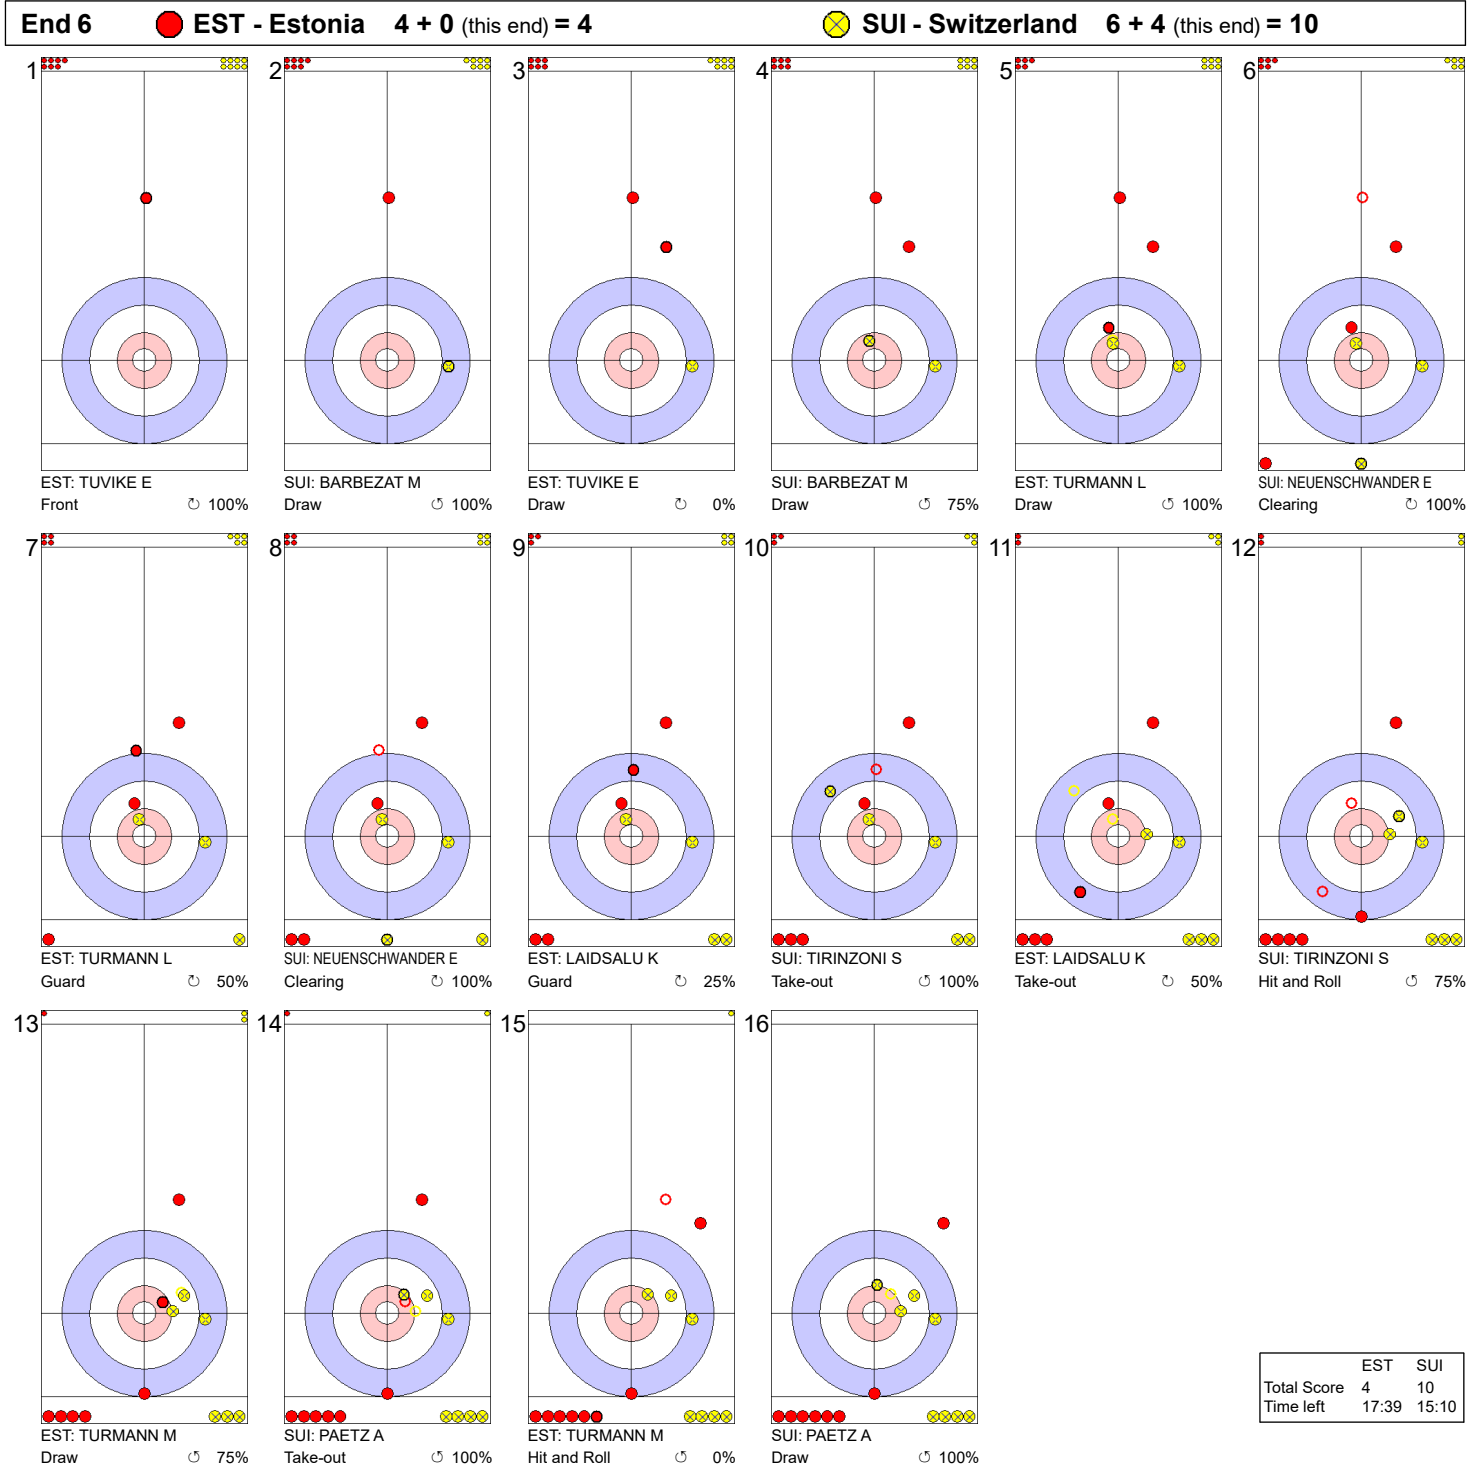

Game - Shot by Shot

Legend:
 ↻ Clockwise ↺ Counter-clockwise - Not considered

Game - Shot by Shot

Legend:
 ↻ Clockwise ↺ Counter-clockwise - Not considered

Game - Shot by Shot

	EST	SUI
Total Score	4	6
Time left	22:19	18:53

Legend:
 Clockwise
 Counter-clockwise
 - Not considered

Game - Shot by Shot

	EST	SUI
Total Score	4	10
Time left	17:39	15:10

Legend:
 ⌚ Clockwise ⌚ Counter-clockwise - Not considered

Game - Shot by Shot

Legend:
 Clockwise Counter-clockwise - Not considered

Game - Shot by Shot

Legend:
 Clockwise
 Counter-clockwise
 - Not considered