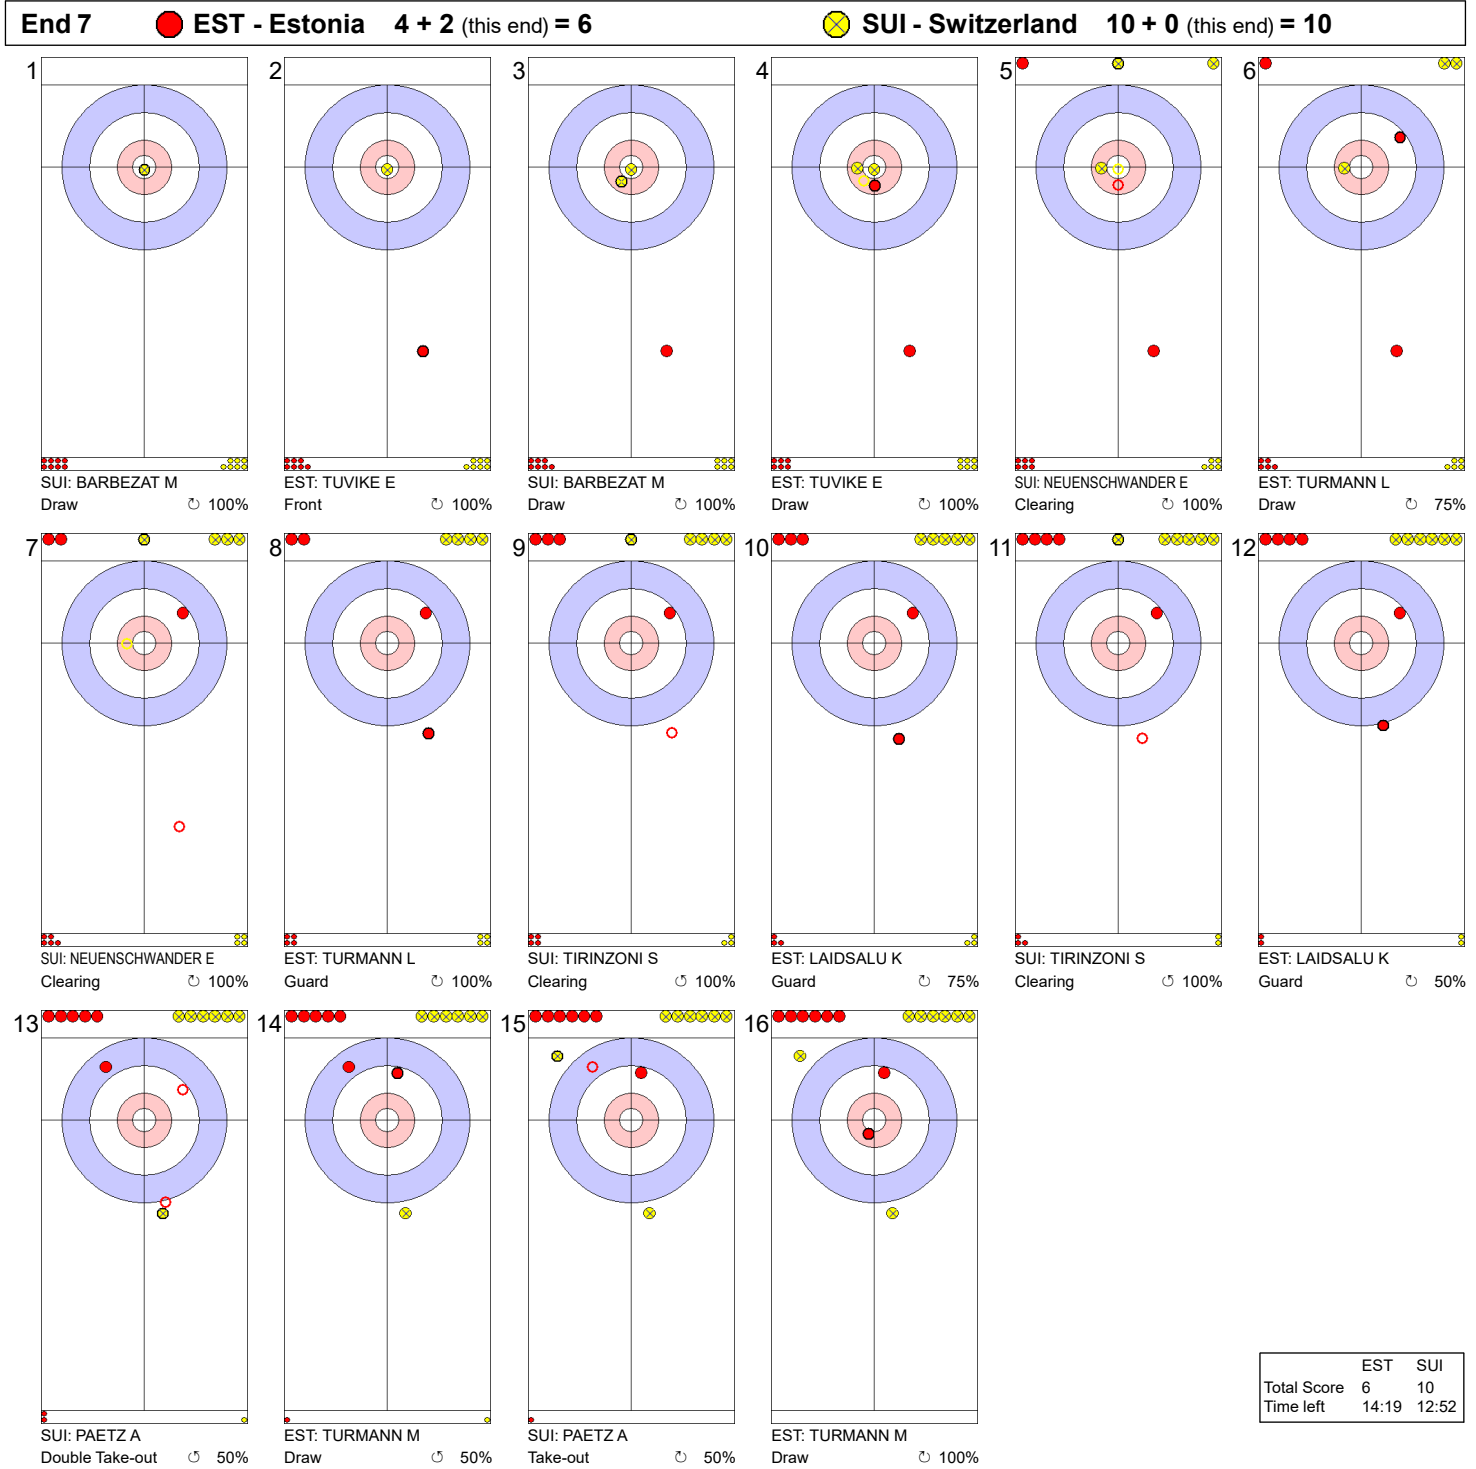

Game - Shot by Shot

Legend:
 ↻ Clockwise ↺ Counter-clockwise - Not considered

Game - Shot by Shot

Legend:
 ↻ Clockwise ↺ Counter-clockwise - Not considered

Game - Shot by Shot

	EST	SUI
Total Score	4	6
Time left	22:19	18:53

Legend:
 Clockwise
 Counter-clockwise
 - Not considered

Game - Shot by Shot

	EST	SUI
Total Score	4	10
Time left	17:39	15:10

Legend:
 ⌚ Clockwise ⌚ Counter-clockwise - Not considered

Game - Shot by Shot

Legend:
 Clockwise Counter-clockwise - Not considered

Game - Shot by Shot

Legend:
 Clockwise
 Counter-clockwise
 - Not considered