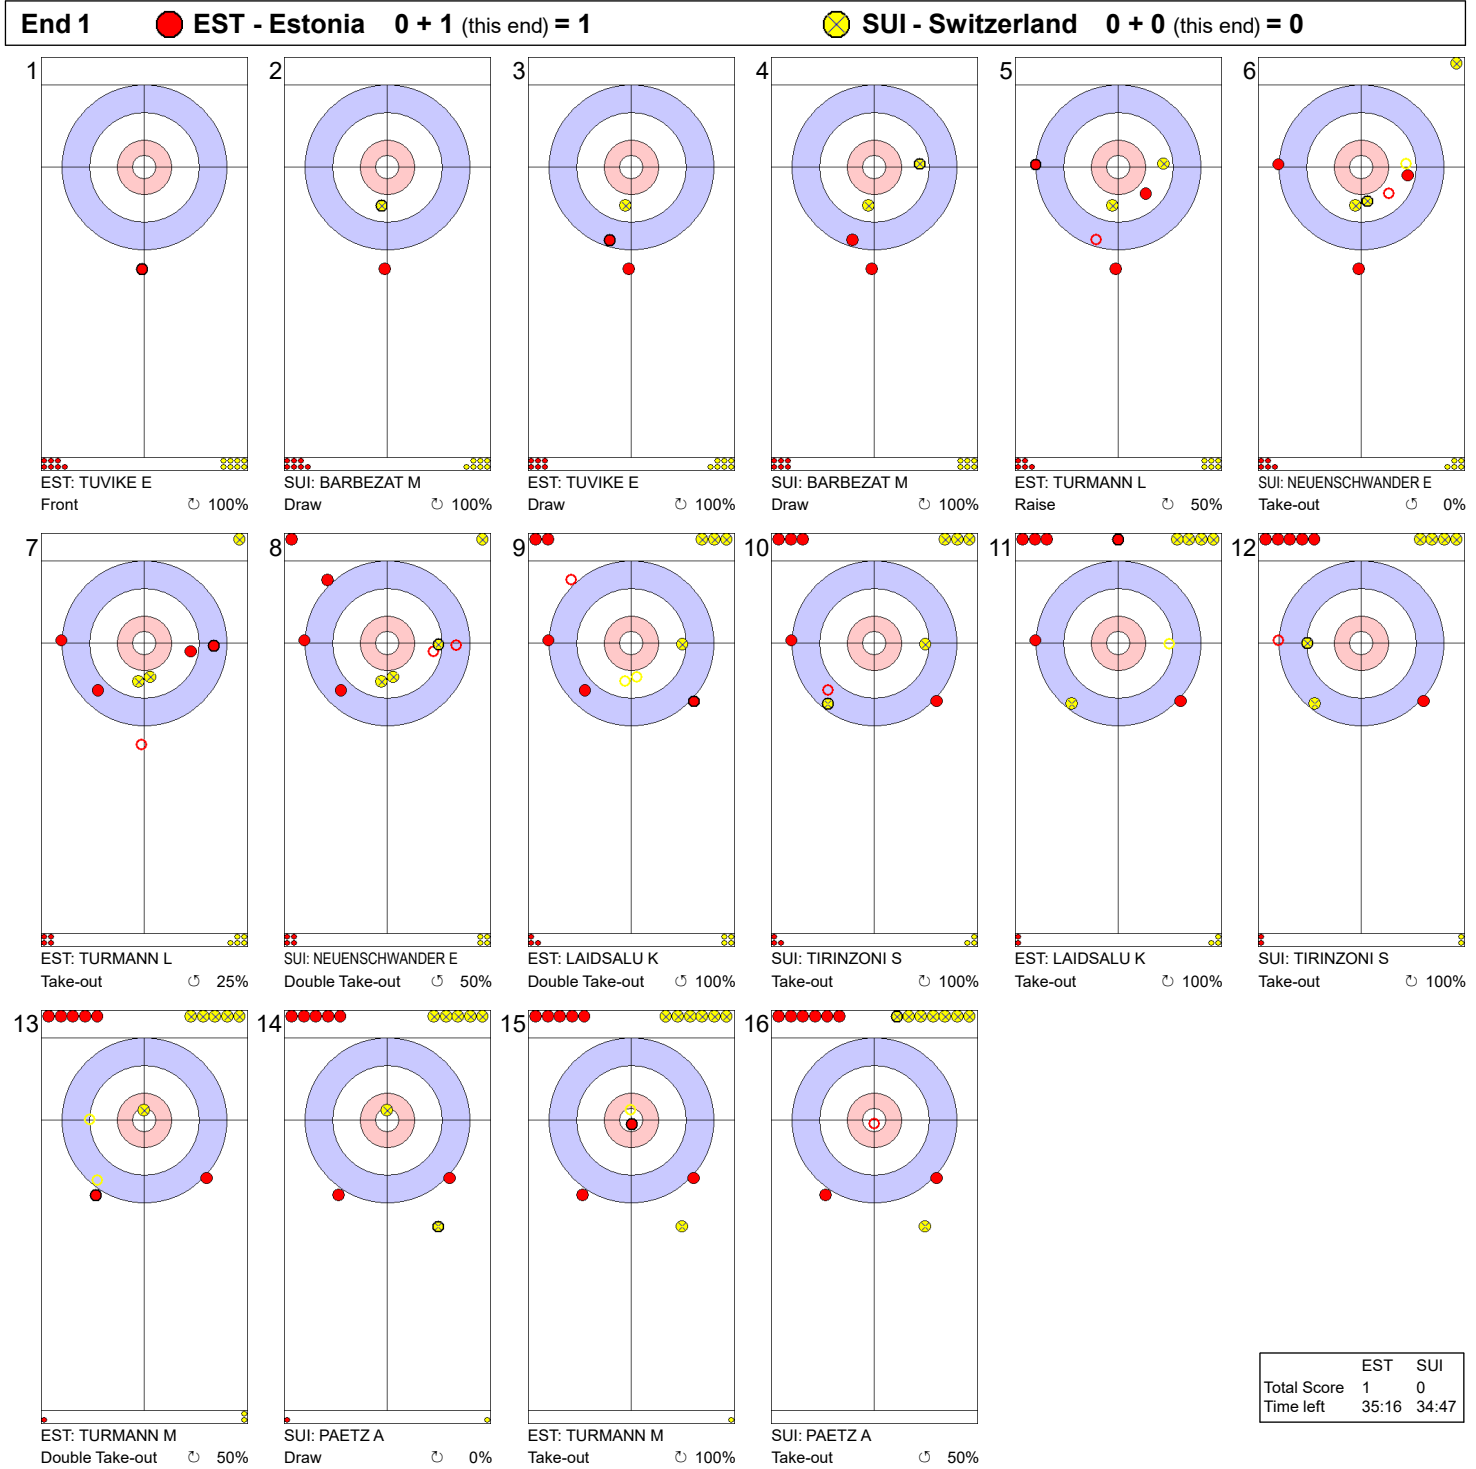

Game - Shot by Shot

Legend:
 ↻ Clockwise ↺ Counter-clockwise - Not considered

Game - Shot by Shot

Legend:
 ↻ Clockwise ↺ Counter-clockwise - Not considered

Game - Shot by Shot

	EST	SUI
Total Score	4	6
Time left	22:19	18:53

Legend:
 Clockwise
 Counter-clockwise
 - Not considered

Game - Shot by Shot

	EST	SUI
Total Score	4	10
Time left	17:39	15:10

Legend:
 ⌚ Clockwise ⌚ Counter-clockwise - Not considered

Game - Shot by Shot

Legend:
 Clockwise Counter-clockwise - Not considered

Game - Shot by Shot

Legend:
 Clockwise
 Counter-clockwise
 - Not considered